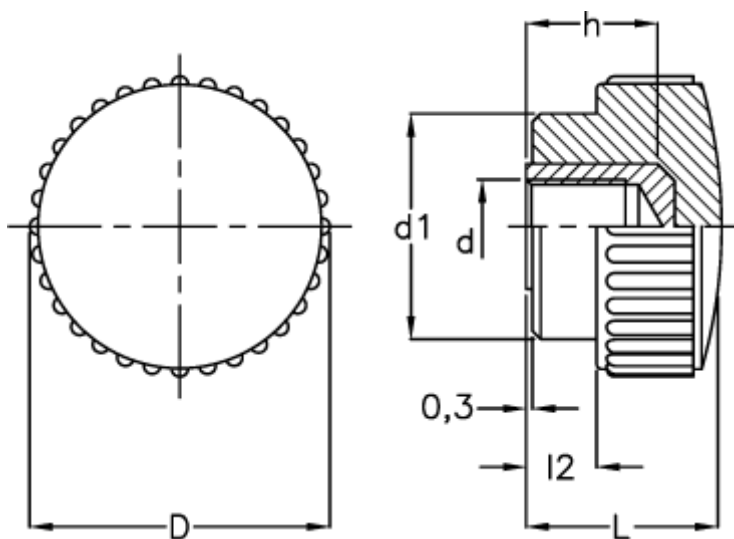

Article number: 2302002801
Description: E+G Knurled grip knob
B.193/50 B-M10

Measures

D = 50
d1 = 36
d 6H = M10
h = 17
L = 32
l2 = 12